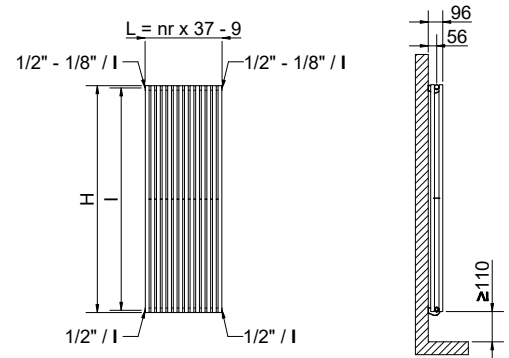

ALICE 25 TANDEM VERTICAL

EUROPEAN WARRANTY

MATERIAL:

- Horizontal collectors in painted mild steel ø 30 mm.
- Double vertical heating elements in painted mild steel ø 25 mm.

FIXING KIT:

Brackets, airvent, hexagonal tool, plugs and screws for mounting suitable for use on compact or hollow brick, user notice.

PACKAGING:

Carton angular and profiles protected by a recyclable film in polyethylene. User notice included.

PAINTING PROCESS:

Painted with ecological epoxy powders (Certificate DIN 55900-1,-2).

COLOURS:

See colour chart.

ACCESSORIES:

For the complete list, please refer to the accessories chapter.

Height H [mm]	400	500	530	600	630	700	800	830	930	1000	1200
Therm. output per el. Δt = 50 °C [Watt]	34,7	42	44,1	49	51,1	55,9	62,7	64,7	71,4	76	89,2
Therm. output per el. Δt = 30 °C [Watt]	18,2	21,9	23	25,6	26,7	29,2	32,7	33,7	37,1	39,5	46,2
Dry Weight per section [kg]	0,537	0,656	0,691	0,774	0,810	0,892	1,011	1,047	1,165	1,248	1,485
Element water content [lt]	0,377	0,460	0,485	0,543	0,568	0,626	0,709	0,734	0,817	0,875	1,041
Element surface [m²]	0,070	0,086	0,090	0,101	0,106	0,117	0,133	0,137	0,153	0,164	0,195
Exp. n	1,2668	1,2691	1,2698	1,2714	1,2721	1,2737	1,2760	1,2767	1,2790	1,2807	1,2878
Pipe centres l [mm] (V3-V4 only)	370	470	500	570	600	670	770	800	900	970	1170

For output at different ΔT, please refer to the following formula: desired output = output at ΔT 50 x (desired ΔT/50)ⁿ