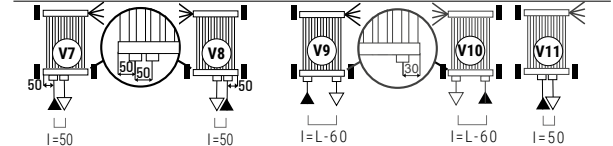

SPECIAL CONNECTIONS

LEGENDA: ► In   ▷ Out   ◄ airvent   H Height   l pipe centres   L width   □ connection   ■ welded cap

Always specify the kind of connection needed when ordering.
Bidirectional pipe connection not available

HOW TO ORDER THE RADIATOR ALICE 25 TANDEM VERTICAL

ARTICLE NR. STRUCTURE	Radiator model	Nr of Elements	Height in cm	Code of the connection	Code of the colour	Constant value
AAAA	BB	CCC	DDD	EEE	A	

EXAMPLE	Radiator model E.g.: Alice 25 tandem vertical	Nr of Elements E.g.: 24 elements	Height in cm Example: 800 mm	Code of the connection Example: connection V2	Code of the colour Example: S16 - Canary	Constant value
AT25	24	080	V02	S16	A	

EXAMPLE OF ARTICLE CODE CREATION
In the case of a radiator:
AT25 ALICE 25 TANDEM VERTICAL
24 24 elements
080 Height 800 mm
V02 connection V2
S16 colour S16 - Canary
A (Constant value)
The article code will be:
AT25 24 080 V02 S16 A

ACCESSORIES

If ordered separately from the radiator, the accessories are available in standard white only

Kristal valve square with thermostatic option white R01 Copper conn. Ø 12/14/15 Art. nr. 5991990311161 Multilayer conn. Ø 16 Art. nr. 5991990311160	Kristal valve square pipe centres 50 mm right white R01 Copper conn. Ø 12/14/15 Art. nr. 5991990311186 Multilayer conn. Ø 16 Art. nr. 5991990311185	Thermostatic head white (Kit 2 pieces) Art. nr. 5035270710016

Art. nr. are referred to colour WHITE R01