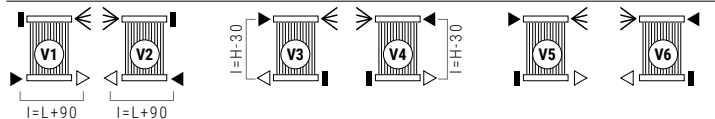

STANDARD CONNECTIONS WITHOUT SURCHARGE