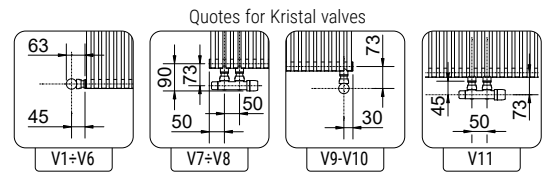

ALICE 25 TANDEM VERTICAL

EUROPEAN WARRANTY

MATERIAL:

- Horizontal collectors in painted mild steel ø 30 mm.
- Double vertical heating elements in painted mild steel ø 25 mm.

FIXING KIT:

Brackets, airvent, hexagonal tool, plugs and screws for mounting suitable for use on compact or hollow brick, user notice.

PACKAGING:

Carton angular and profiles protected by a recyclable film in polyethylene. User notice included.

PAINTING PROCESS:

Painted with ecological epoxy powders (Certificate DIN 55900-1,-2).

COLOURS:

See colour chart.

ACCESSORIES:

For the complete list, please refer to the accessories chapter.

Height H [mm]	400	500	530	600	630	700	800	830	930	1000	1200
Therm. output per el. Δt = 50 °C [Watt]	34,7	42	44,1	49	51,1	55,9	62,7	64,7	71,4	76	89,2
Therm. output per el. Δt = 30 °C [Watt]	18,2	21,9	23	25,6	26,7	29,2	32,7	33,7	37,1	39,5	46,2
Dry Weight per section [kg]	0,537	0,656	0,691	0,774	0,810	0,892	1,011	1,047	1,165	1,248	1,485
Element water content [lt]	0,377	0,460	0,485	0,543	0,568	0,626	0,709	0,734	0,817	0,875	1,041
Element surface [m²]	0,070	0,086	0,090	0,101	0,106	0,117	0,133	0,137	0,153	0,164	0,195
Exp. n	1,2668	1,2691	1,2698	1,2714	1,2721	1,2737	1,2760	1,2767	1,2790	1,2807	1,2878
Pipe centres l [mm] (V3-V4 only)	370	470	500	570	600	670	770	800	900	970	1170

For output at different ΔT, please refer to the following formula: desired output = output at ΔT 50 x (desired ΔT/50)ⁿ